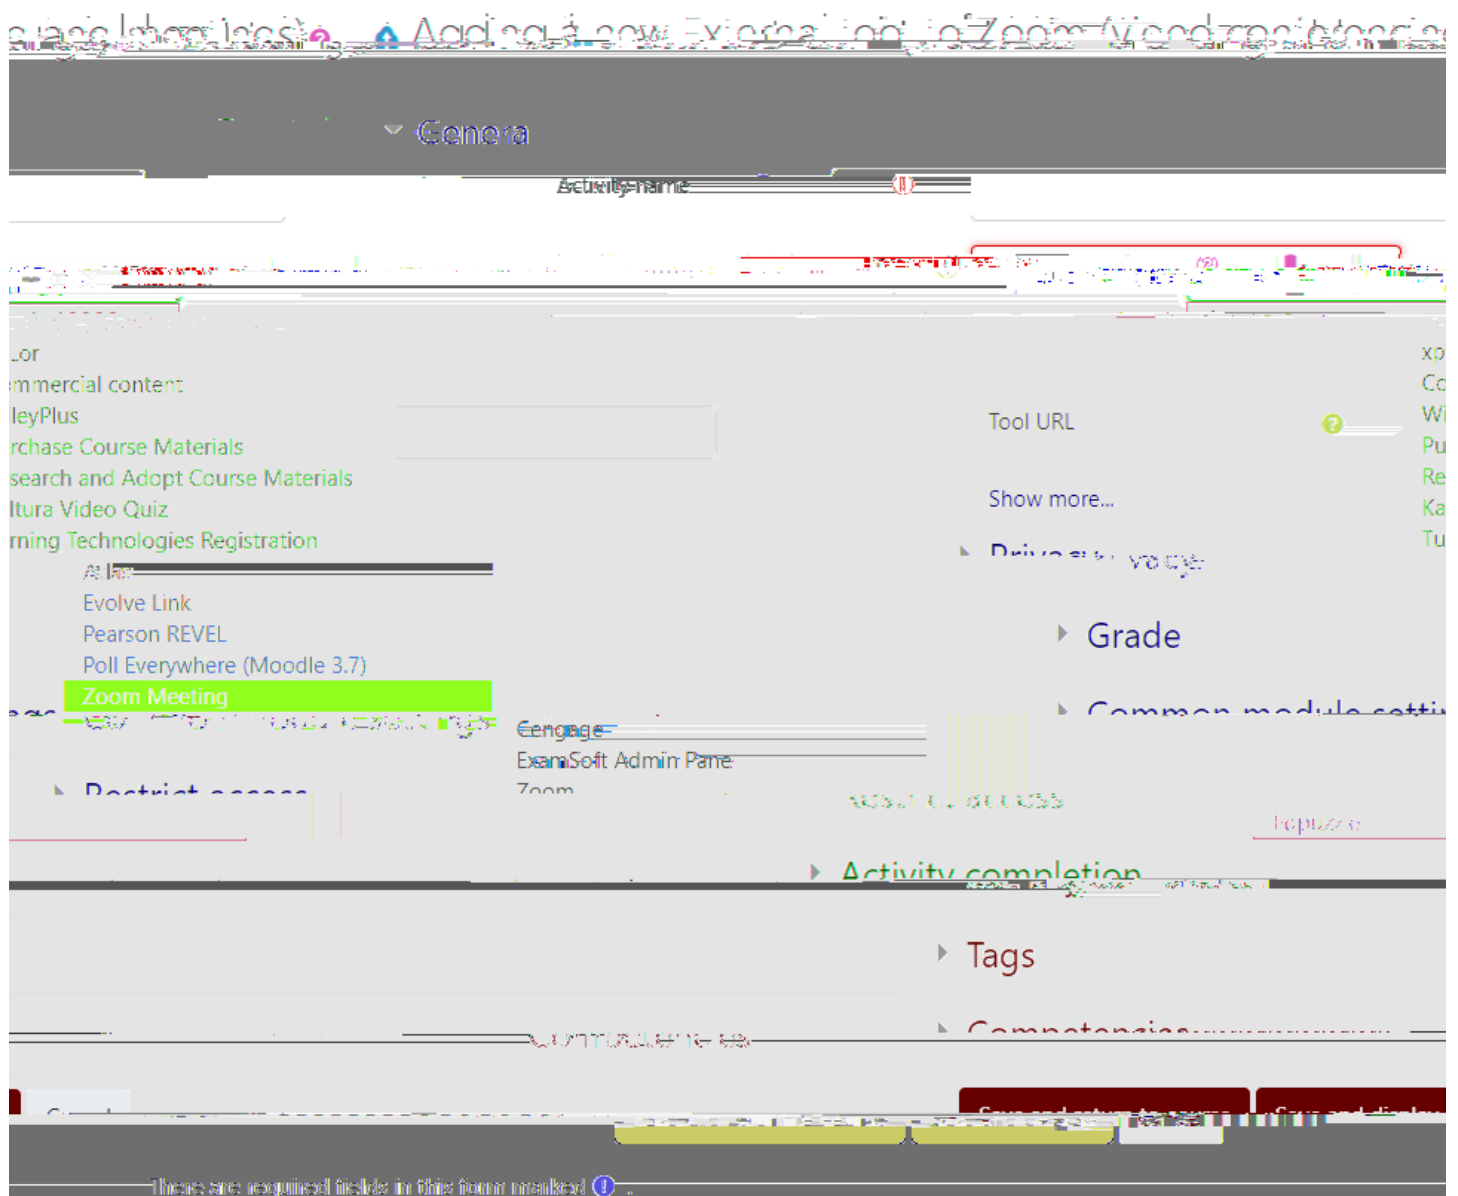

How to Add the Zoom 0 H H W L Q J External Module

1 2 7 () 2 5 , 1 6 7 \$ 1 7 0 ((7 , 1 * \$ 2 1 / <

4. On the next page, add an activity name and select Zoom from the preconfigured tool drop down menu.

5. Click Save and return to course.